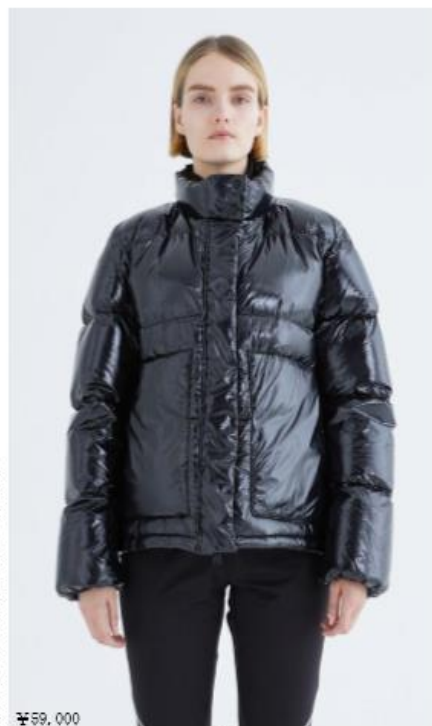

TRENDY
WET

04

05

TRENDY
RIPSTOP

07